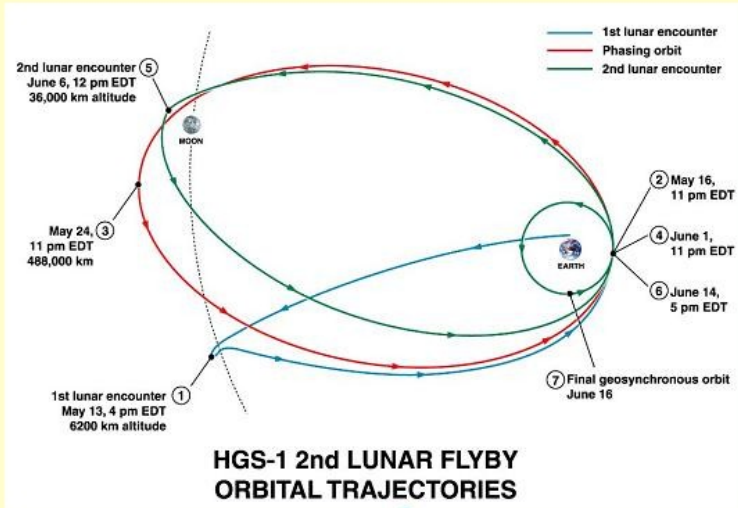

Finding the hidden path.... (from Thermopoli to Blitzkrieg, to Desert Storm -- hit 'em from behind)

.... and imagine where ELSE that kind of path can lead