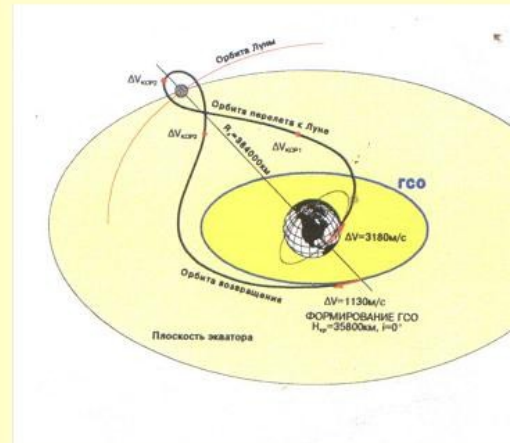

Finding the hidden path.... (from Thermopoli to Blitzkrieg, to Desert Storm -- hit 'em from behind)

.... and imagine where ELSE that kind of path can lead